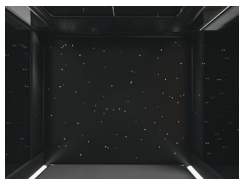

DesignWall

Lift color

Control panel options

DesignPanel

Floor

Glass pattern

(Option on standard clear glass)

DIAMOND

MESH

CLEAR GLASS
Standard

TINTED GLASS
Optional

Ceiling

STARS
Standard

SPHERE
Optional

CEILING
OPEN
Optional

DesignLight